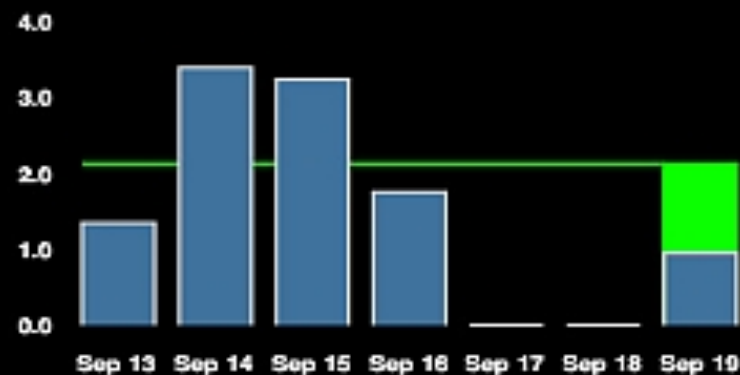

Twentieth through twenty first century

Logarithmic Plot

All Human Brains

One Human Brain

One Mouse Brain

One Insect Brain

SIEMENS AMIS Smart Meter 12345678

meter reading:

device 1

automatic load switching
off-peak-tarif = ON

device 2

manual override

current power consumption:

329.0 W

kWh

savings today compared
to average consumption:

1.2 kWh 2.60 €

energy consumption

kWh

€

today:

0.9

2.09

last 7 days: